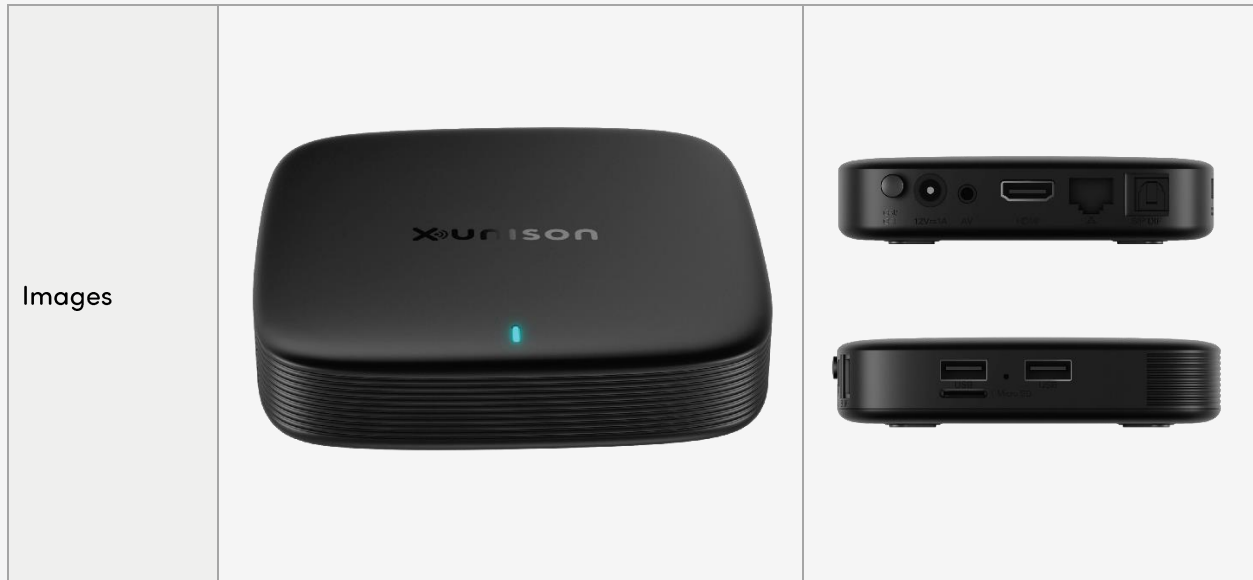

DEVICE IMAGES

DEVICE IDENTIFICATION

Brand	Xunison
Device name	Xunison ATV Box
SKU:	Not Applicable
Part Number	Not Applicable
Barcode	Not Applicable
Serial Number	Not Applicable